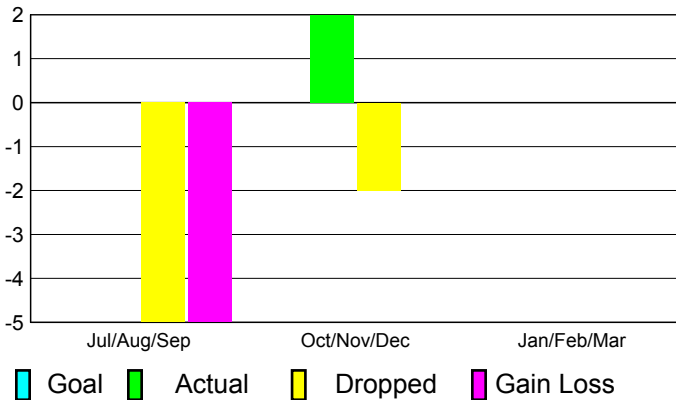

2010-2011 GMT Reports for District (or Undistricted) **District 310 D**

GMT: SOMSAKDI LOVISUTH

Location: THAILAND

GMT CA: 5

CLUBS

Club Results
2010-2011

Clubs
2009-2010

Month	New Club Goal	Actual New Clubs	Actual Dropped Clubs	Gain/Loss of Clubs	Gain/Loss of Clubs
Jul/Aug/Sep	0	0	-5	-5	2
Oct/Nov/Dec	0	2	-2	0	0
Jan/Feb/Mar	0	0	0	0	0
Totals	0	2	-7	-5	2

Club Results 2010-2011

Goal, New, Dropped, Gain/Loss

Comparison of Club Gain/Loss

Current Year Compared to the Previous Year

YTD Status Quo Clubs 2010-2011

Status Quo Clubs Compared to Status Quo Members

MEMBERSHIP