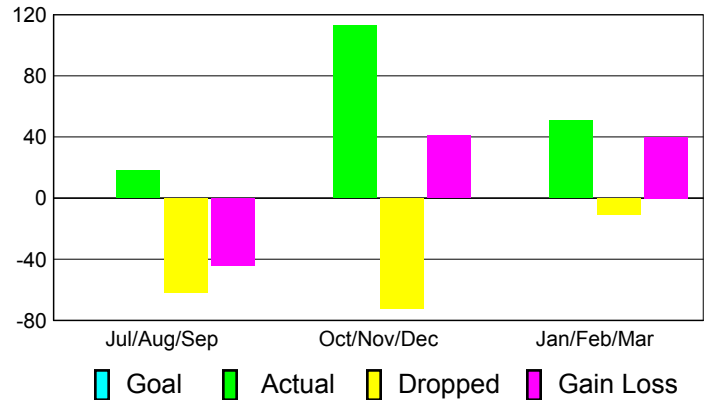

Membership Results 2010-2011

Goal, New, Dropped, Gain/Loss

Comparison of Membership Gain/Loss

Current Year Compared to the Previous Year