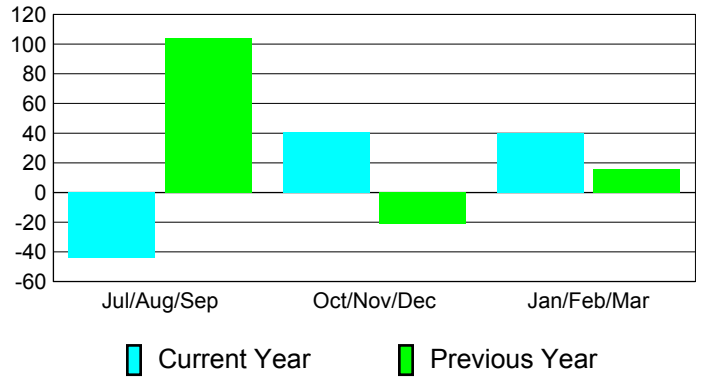

Membership Results
2010-2011

Membership
2009-2010

Month	Net Memb Goal	Actual New Memb	Actual Dropped Memb	Gain/Loss of Memb	Gain/Loss of Memb
Jul/Aug/Sep	0	18	-62	-44	104
Oct/Nov/Dec	0	113	-72	41	-21
Jan/Feb/Mar	0	51	-11	40	16
Totals	0	182	-145	37	99

Membership Results 2010-2011

Goal, New, Dropped, Gain/Loss

Comparison of Membership Gain/Loss

Current Year Compared to the Previous Year

Gender Comparison 2010-2011

Jul/Aug/Sep

Oct/Nov/Dec

Jan/Feb/Mar